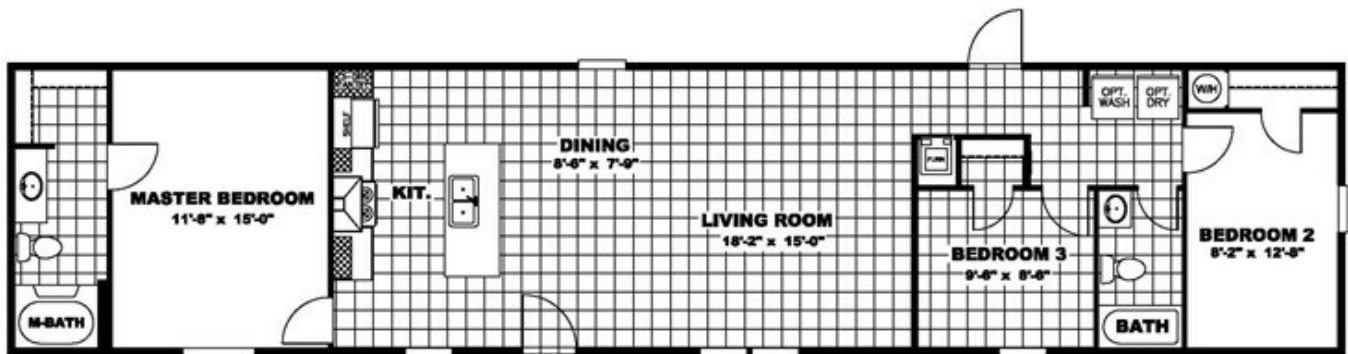

Breeze 1 Floor plan number: LEW113131PA

3 beds • 2 baths • 1152 sq.ft. • 16' width • 72' depth

Our home building facilities invest in continuous product and process improvements. Plans, dimensions, features, materials, specifications and availability are subject to change without notice or obligation. Renderings and floor plans are representative likenesses of our homes and may differ from the actual homes. We invite you to tour a Home Center near you and inspect the highest value in quality housing available or call (315) 829-6000 to speak with a Home Consultant. Copyright 2017, CMH. All rights reserved.