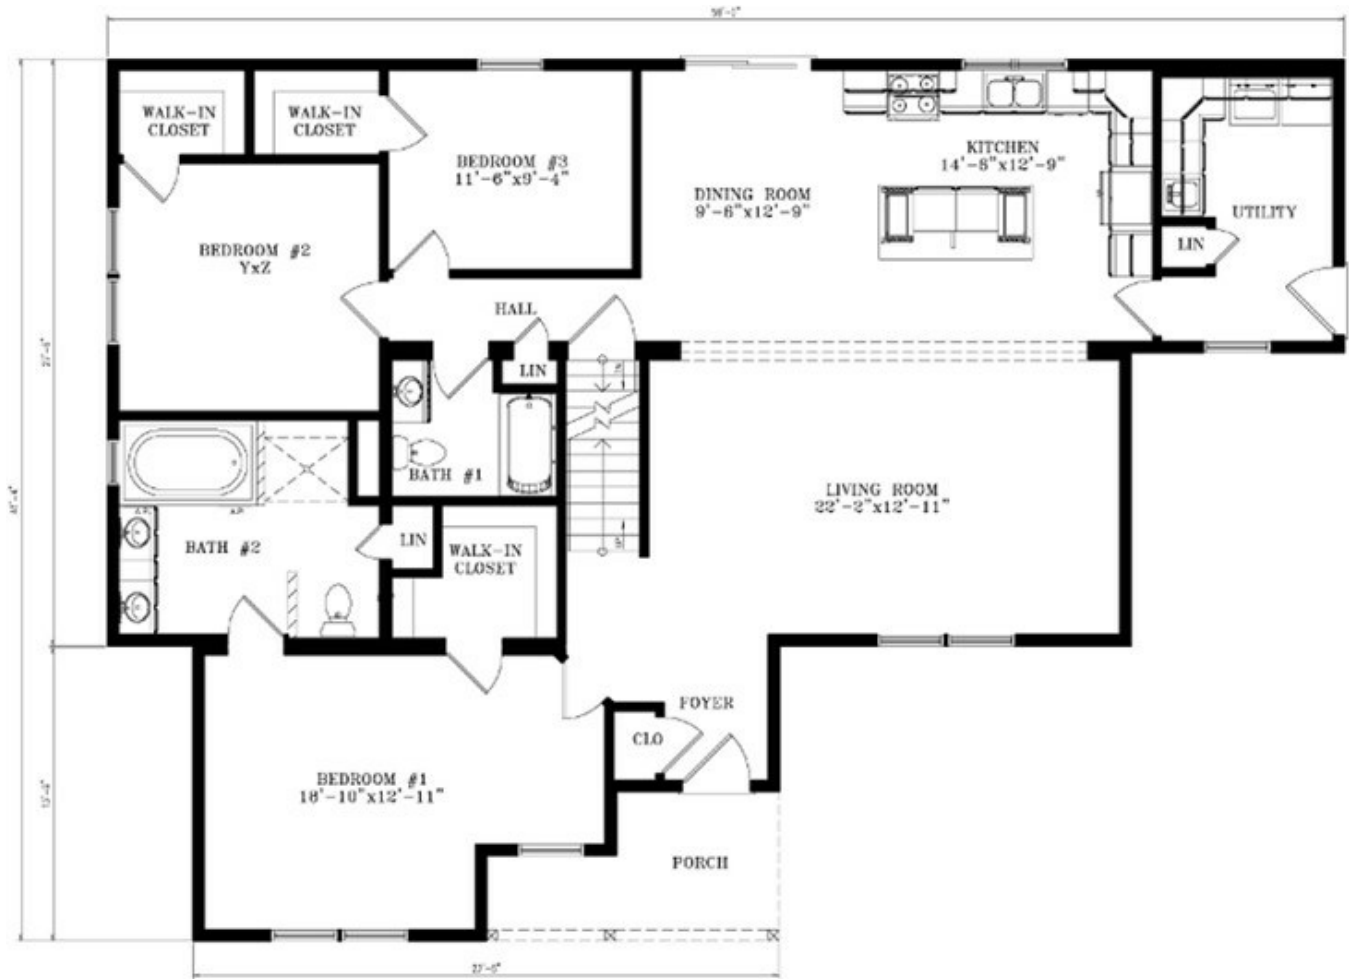

CRESTWOOD

CRESTWOOD Model number: CRESTWOOD

3 beds • 2 baths • 2436 sq.ft. • 42' width • 58' depth

Our home building facilities invest in continuous product and process improvements. Plans, dimensions, features, materials, specifications and availability are subject to change without notice or obligation. Renderings and floor plans are representative likenesses of our homes and may differ from the actual homes. We invite you to tour a Home Center near you and inspect the highest value in quality housing available or call (315) 829-6000 to speak with a Home Consultant. Copyright 2017, CMH. All rights reserved.